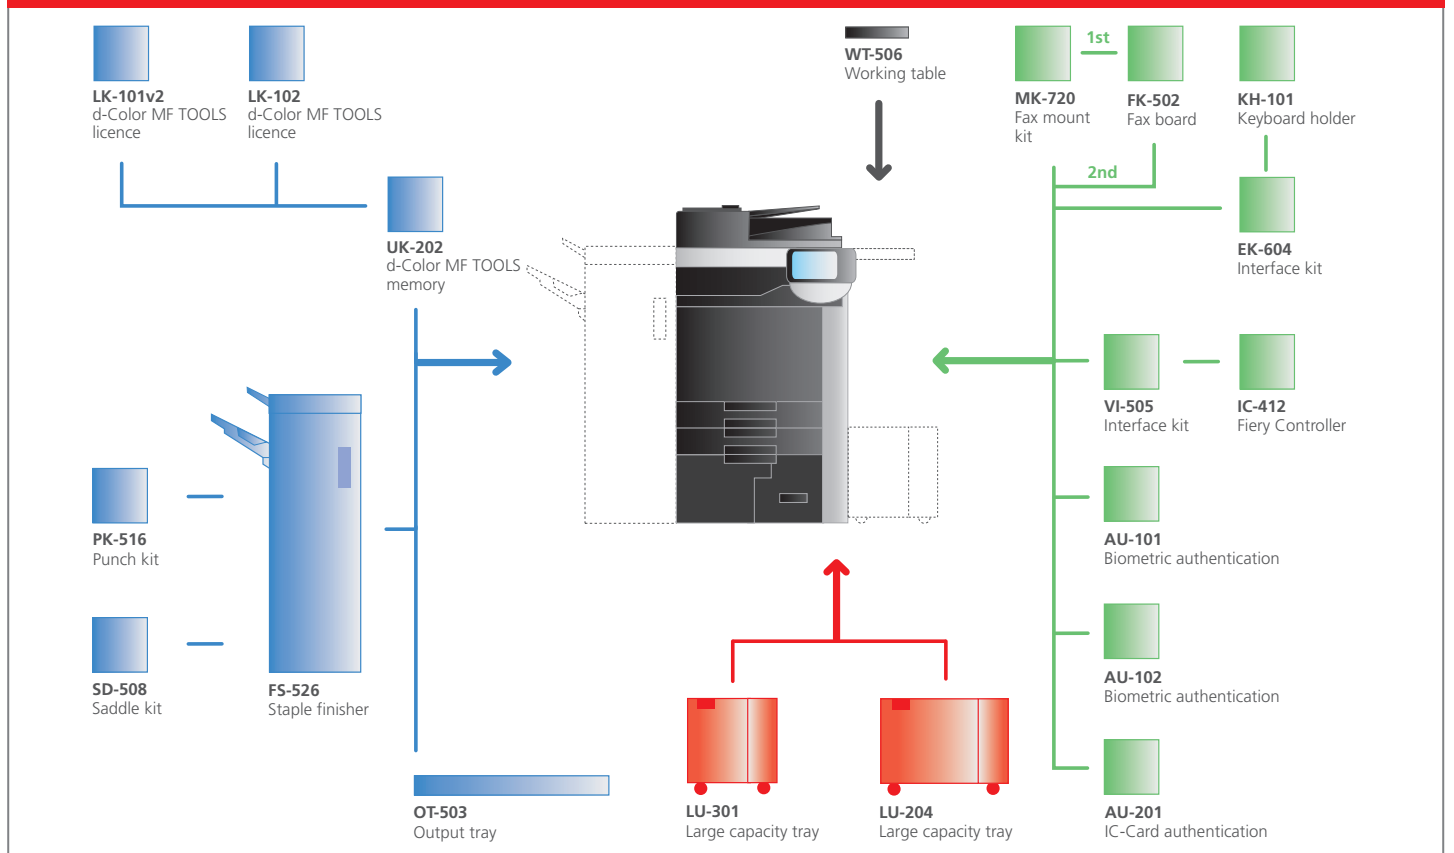

d-COLOR MF TOOLS

A series of communication options significantly enhance functionality on the new Olivetti multifunctional devices. Direct Internet and intranet access via a **web browser** is activated from the system control panel, enabling the user to browse the internet and print web pages without a PC. For secure communication, **PDF files are processed and protected via owner settings, digital cryptography and digital signature.**

The addition of metadata ensures rapid retrieval of filed documents.

PRODUCTIVITY

The d-Color MF551 and d-Color MF651 manage the entire **production** process for a **wide range of office documents** delivering superior professional quality.

The new colour systems are equipped with **paper trays** to store up to 6,650 cut sheets and handle paper formats from A6 to A3+, as well as 1.2 m banners and weights up to 300 g/m².

In addition to unlimited booklet output, **finishing options** are available for letter folding, automatic stapling of up to 100 pages, 2- or 4-hole punching and insertion of covers with weights up to 200 g/m².

OPTIONS