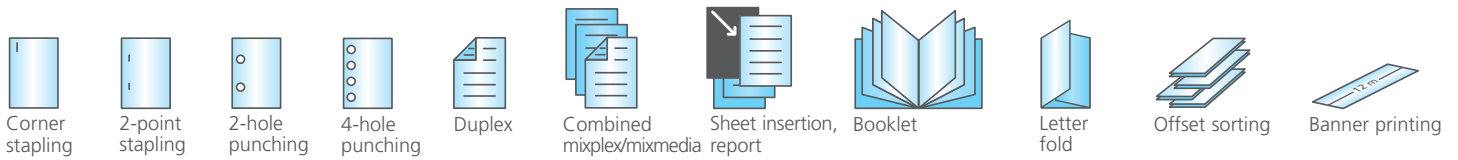

d-COLOR MF TOOLS

A series of communication options significantly enhance functionality on the new Olivetti multifunctional devices. Direct Internet and intranet access via a **web browser** is activated from the system control panel, enabling the user to browse the internet and print web pages without a PC. For secure communication, **PDF files are processed and protected via owner settings, digital cryptography and digital signature.**

The addition of metadata ensures rapid retrieval of filed documents.

PRODUCTIVITY

The d-Color MF551 and d-Color MF651 manage the entire **production** process for a **wide range of office documents** delivering superior professional quality.

The new colour systems are equipped with **paper trays** to store up to 6,650 cut sheets and handle paper formats from A6 to A3+, as well as 1.2 m banners and weights up to 300 g/m².

In addition to unlimited booklet output, **finishing options** are available for letter folding, automatic stapling of up to 100 pages, 2- or 4-hole punching and insertion of covers with weights up to 200 g/m².

OPTIONS